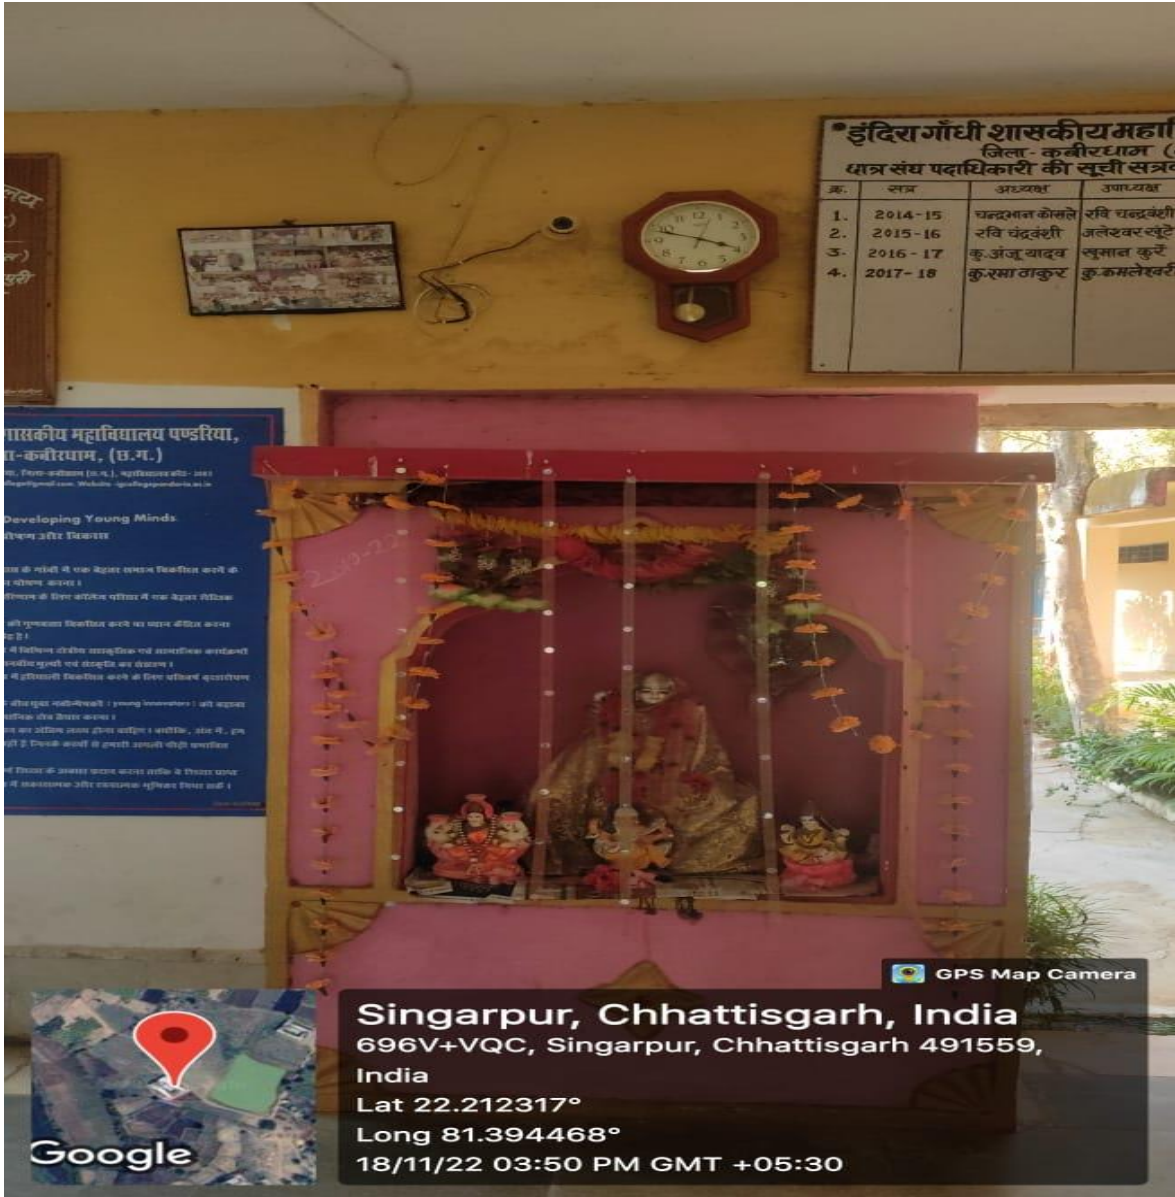

In an institute facilities, safety & counseling facility for women

Pic - A CCTV camera-1 placed on entrance gate on Institute

Camera-2

Camera-3

Camera-4

Camera-5

Pics - A CCTV camera placed on College corridor in Institute.

Camera-5

Camera-6

Pics - A CCTV camera placed on College rooftop in Institute.

Counseling –

To meet the challenges and issues of the present changing scenario, Indira Gandhi govt. college Pandaria realizes that counseling is an important feature to be provided for their all-round holistic development. The college provides academic, stress-related and personal guidance to the girl students..