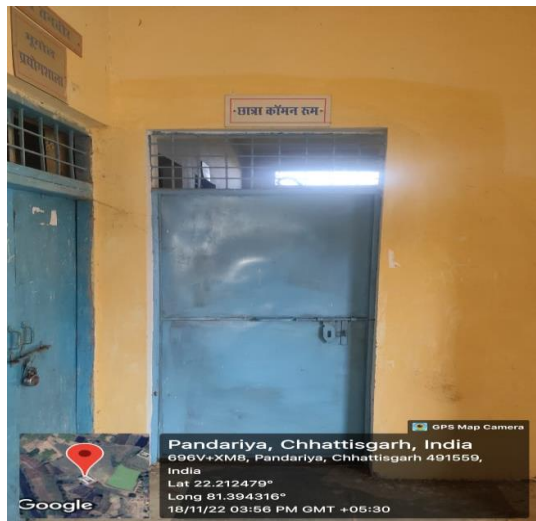

In an institute facilities, safety & counseling facility for women

Pic - A CCTV camera-1 placed on entrance gate on Institute

Camera-2

Camera-3

Camera-4

Camera-5

Pics - A CCTV camera placed on College corridor in Institute.

Heads and staff of various streams counsel the females at the time of admission to help them choose their streams and subjects on the basis of their capacity & capability.

Pic - A Help Desk center in Institute for the General queries.

Common room –

The common room and wash rooms in the college building for the convenience of the students with chairs and tables for relaxing time. The female's toilets are equipped with a sanitary napkin vending machine and mirrors.

(A)

(B)

Pics – (A) Common room for Female Students in Institute.

(B) Sanitary pad machine present in Female common room.

Pic - (A) By Women's committee member redressal regarding female student's problems.